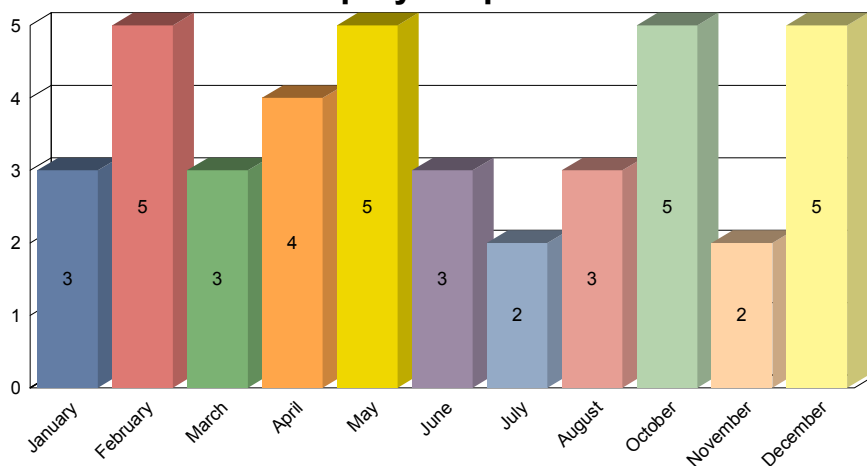

Total Employees per Month

Notes:

Data based on the underlying SmartHR recordset
Total Employees: 40

Interesting Facts:

Most Employees turns: 40
The youngest employee turns: 31
The oldest employee turns: 41