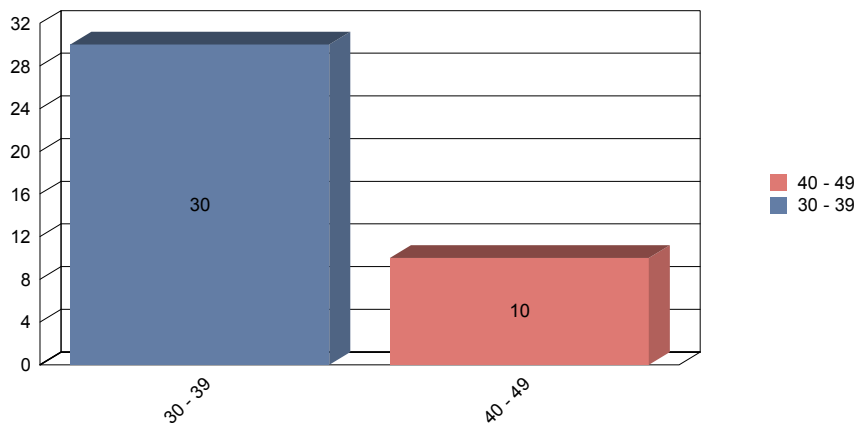

Total Employees per Age Group

Total Employees per Month

Notes:

Data based on the underlying SmartHR recordset
 Total Employees: 40

Interesting Facts:

Most Employees turns: 40
 The youngest employee turns: 31
 The oldest employee turns: 41